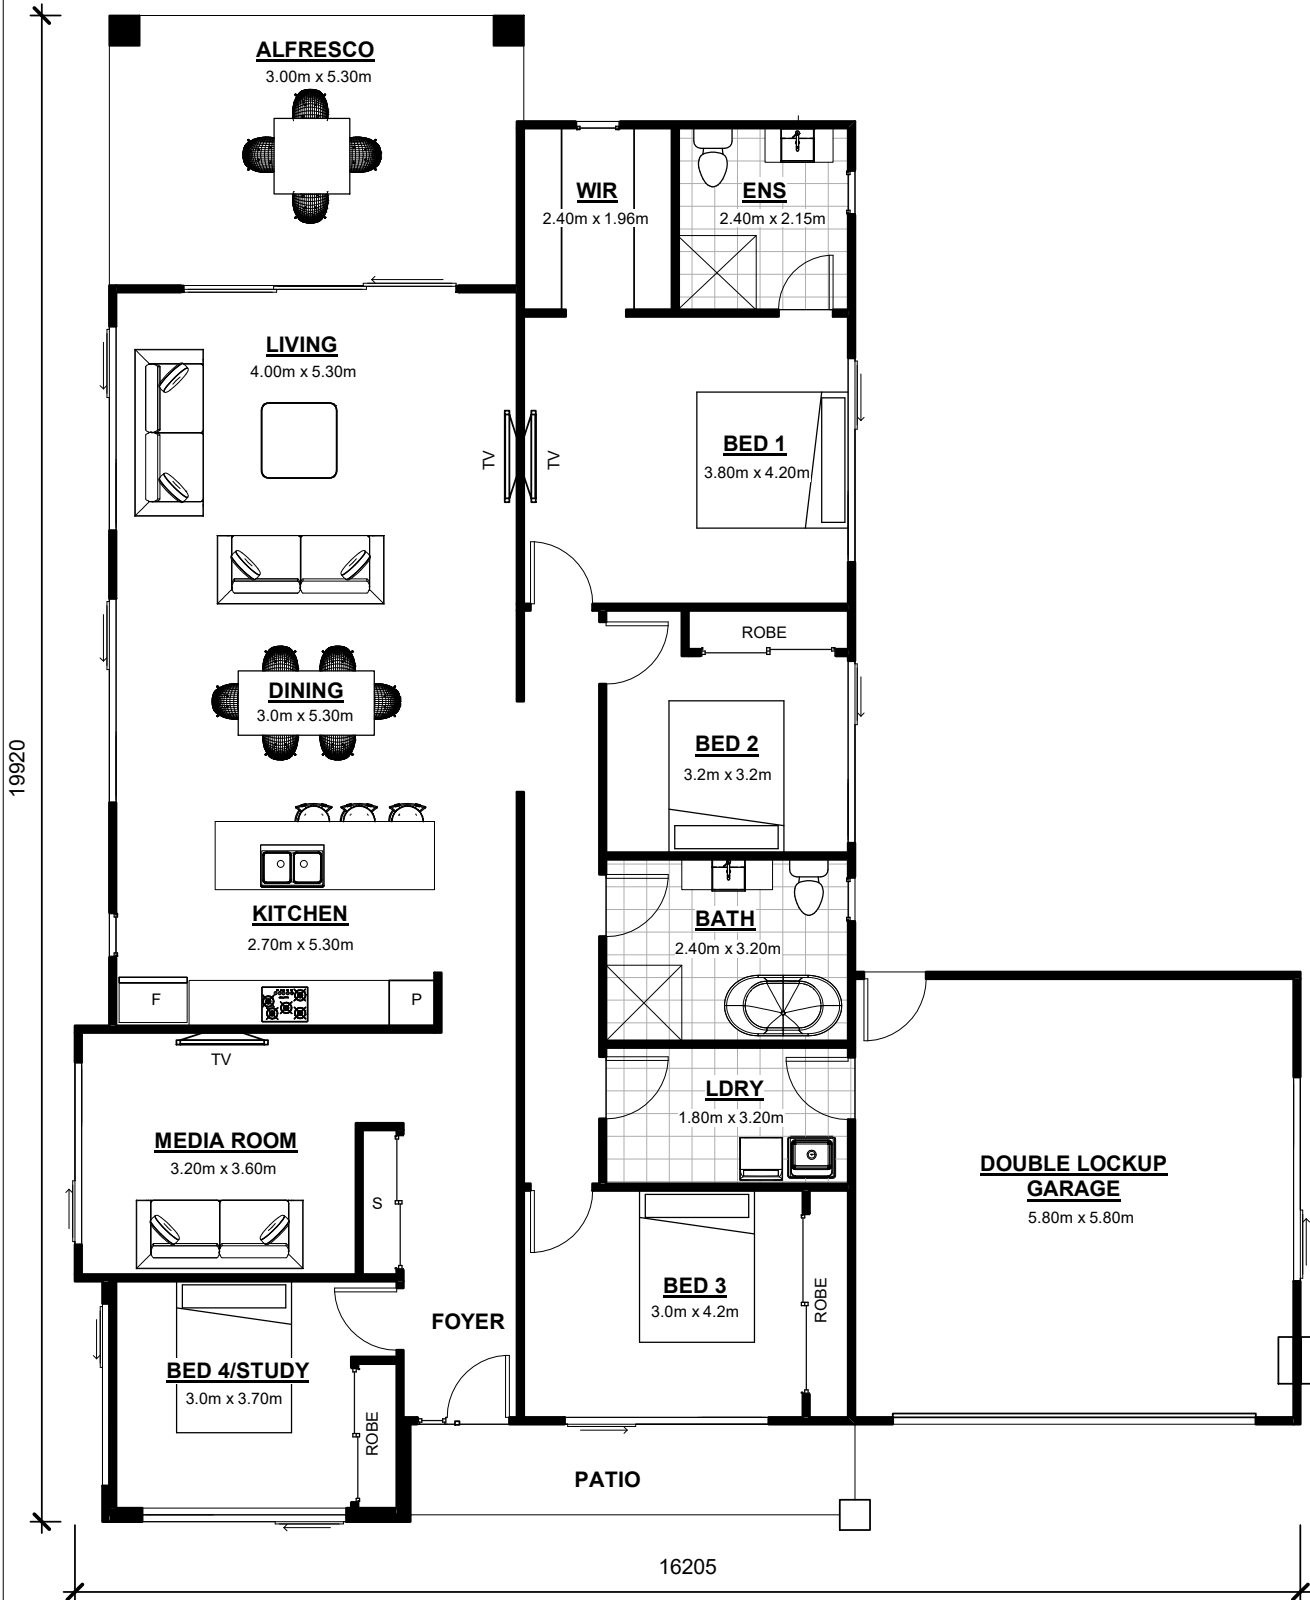

THE MORPETH 226

AREAS

LIVING	=164m ²
ALFRESCO	=19m ²
PATIO	=7m ²
GARAGE	=36m ²

TOTAL =226m²