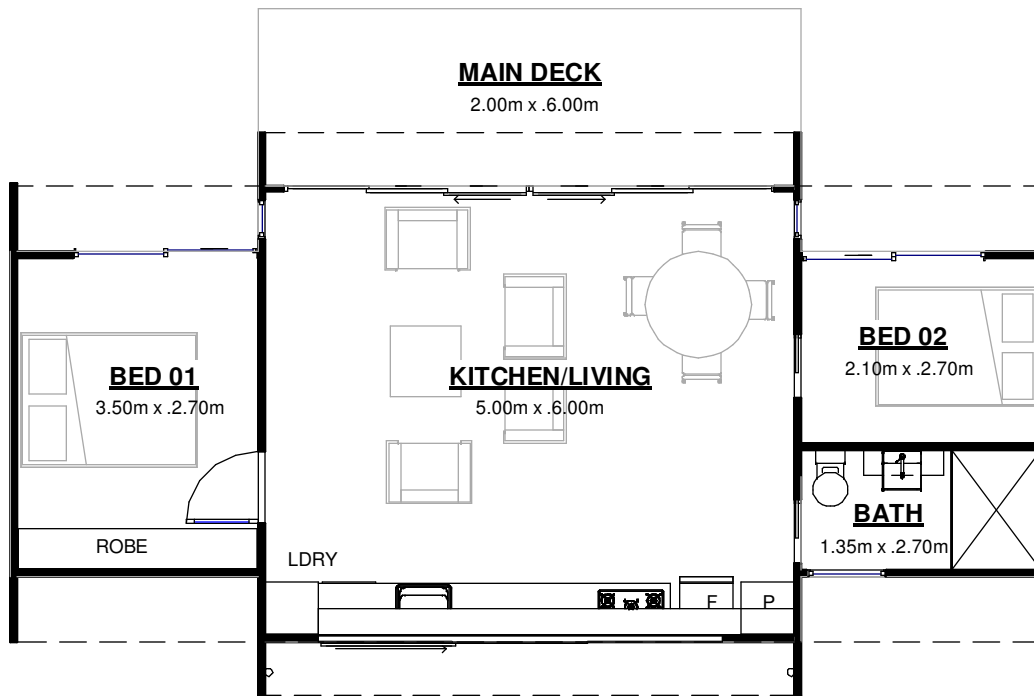

WEEKENDER 64

AREAS

LIVING =52m²
DECKS =12m²

TOTAL =64m²